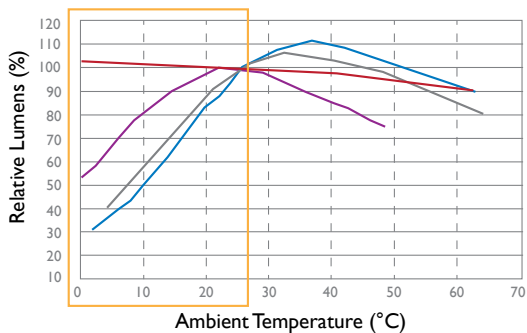

1. Must follow guidelines for installation from Philips Quick Installation Guide included with lamp shipment.
2. (2) Lamp F32T8 Electronic Instant Start System with 0.88 Ballast Factor = 58 SystemWatts (2) Philips LED T8 InstantFit = 34 SystemWatts 58 - 34 = 24 SystemWatts Saved 24 / 58 = 41.4% Energy Saved

3. See warranty for terms and conditions.
4. Photometric testing consistent with IES LM-79.
5. Tested to B50 L70 requirement. For systems using a low (0.78) or normal (0.88) ballast factor, InstantFit lamps are rated for 50,000 hours (B50, L70). For systems using a high ballast factor, InstantFit products are rated for 40,000 hours (B50, L70). Based on usage of 3 hrs/day, 7 days a week.

Ballast Compatibility Guide

Please refer to www.philips.com/tled for instant start ballasts details and the latest ballast compatibility guide.

Relative Light Output vs. Ambient Temperature

4' T8 Lamps – 0.88 BF Ballast

— 25W — 28W — 32W T8 — 14.5W InstantFit TLED
Relative light output with respect to 25°C rated temperature

Suitable for use in fixtures where ambient temperature is between -22°F (-30°C) and 113°F (45°C).

Warning: Philips LED T8 InstantFit lamps will only operate properly on compatible instant-start ballasts. Please refer to the Philips LED T8 InstantFit Installation Guide, which can be obtained through your local Philips Sales Representative, or visit www.philips.com/tled

© 2014 Koninklijke Philips N.V.
All rights reserved.
Specifications are subject to change without notice.

PLt-1309BN 1/14

Philips Lighting
North America Corporation
200 Franklin Square Drive
Somerset, NJ 08873
Phone: 855-486-2216

Philips Lighting Company
281 Hillmount Road
Markham ON, Canada L6C 2S3
Phone: 800-668-9008